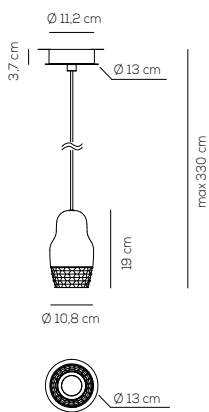

white canopy

LS: stock limitato / limited stock.

SP FEDOR 1

kg 1,21 m³ 0,04

FEDORA

Type	Article	Colours	Finish	Source
SP	FEDOR 1	<p>BC white + glass</p> <p>RO rose gold^{LS} + glass</p> <p>BR bronze + glass</p> <p>CR chrome + glass</p>	<p>BC white varnished metal</p>	<p>GU1 GU10 LED 1 x Max 5,5W only LED bulbs</p>

CE IP20 LED 220-240VAc

example composition code SP FEDOR1 CR BC GU1

LS: stock limitato / limited stock.

CUSTOMER _____ NOTES _____

SP FEDOR1 __ BC GU1

NOTICE: Luminous flux (lm) and efficacy (lm/W) for all LED luminaires is estimated based on nominal ratings of the LED sources. Technical data could be subject to alteration without notice. Axo Light does not provide legal guarantee for the accuracy of this data sheet.